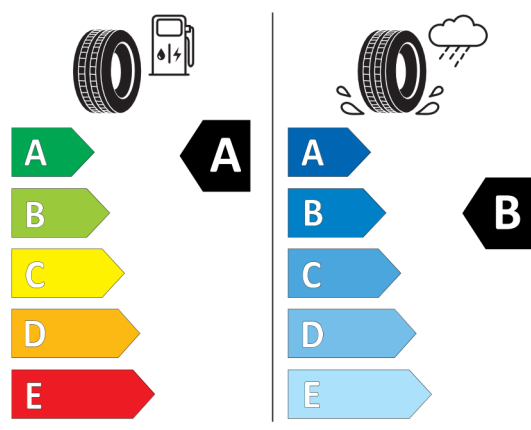

2020/740

<https://eprel.ec.europa.eu/qr/381660>

483112

Continental 0358520

225/50 R 18 99 W XL C1