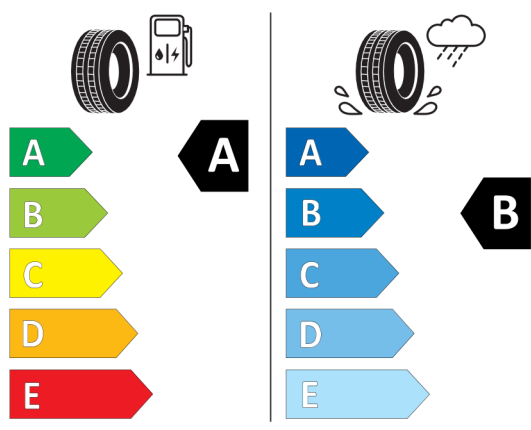

225/50R18 99 W XL C1

2020/740

<https://eprel.ec.europa.eu/qr/408952>

381660

BRIDGESTONE 10520

225/50 R18 99 W XL C1

2020/740

<https://eprel.ec.europa.eu/qr/381660>